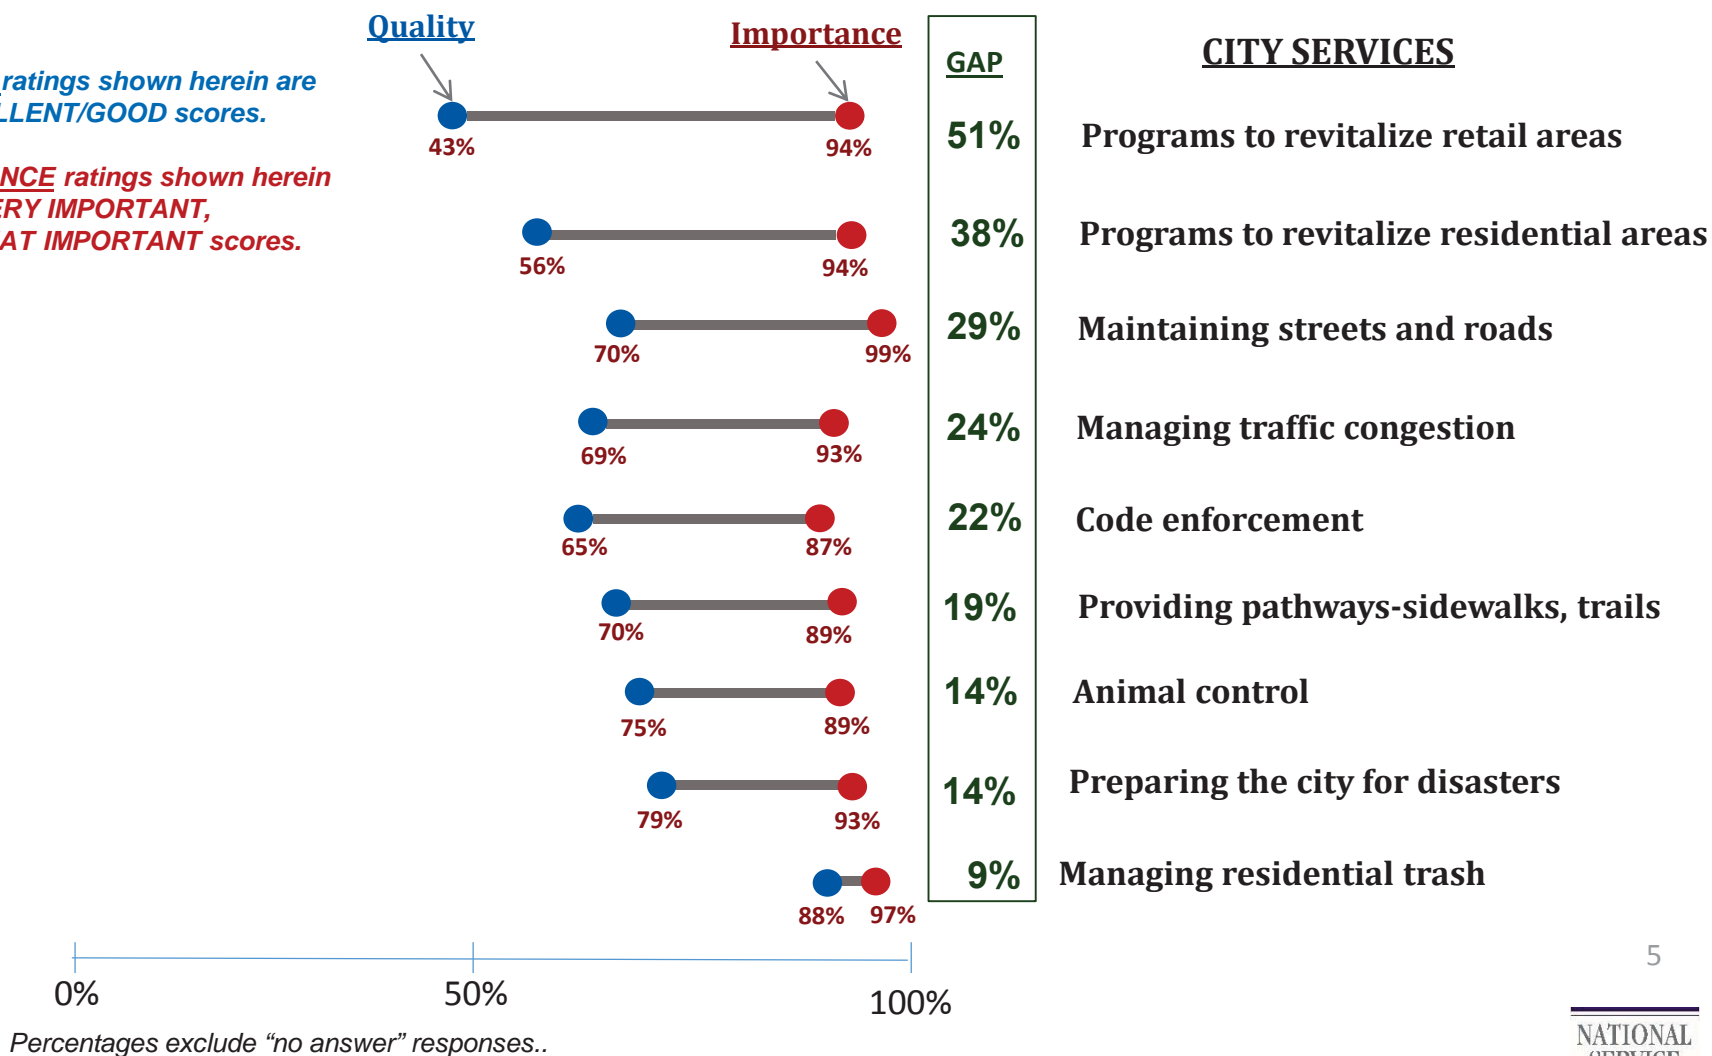

THE GAP – City Service Importance vs. Quality Rating

Largest Gaps (High Importance and Lower Quality)

Q. How IMPORTANT are these city services? Q. How would you rate the QUALITY of these City of Farmers Branch Services?

QUALITY ratings shown herein are for EXCELLENT/GOOD scores.

IMPORTANCE ratings shown herein are for VERY IMPORTANT, SOMEWHAT IMPORTANT scores.

2017 Farmers Branch Resident Satisfaction Survey Conducted by: National Service Research April 2017