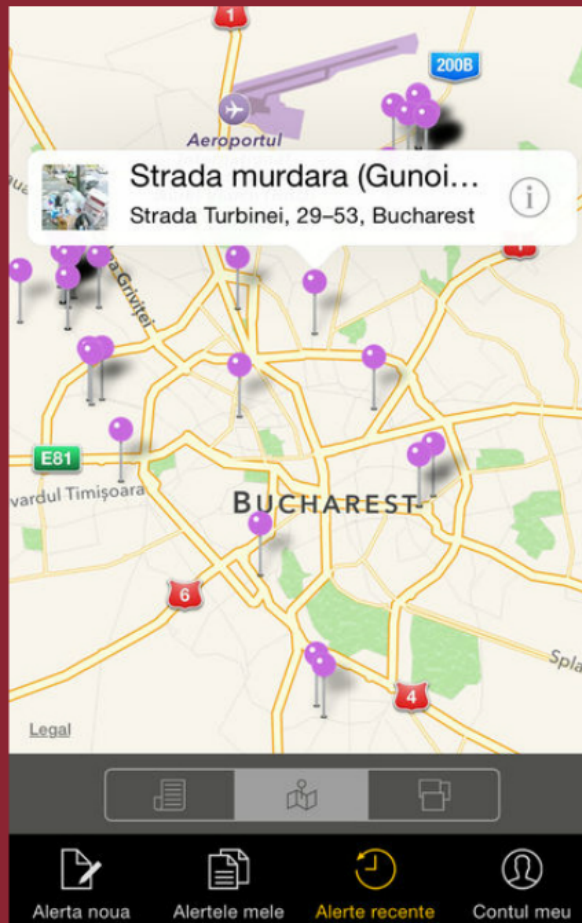

Civic reports