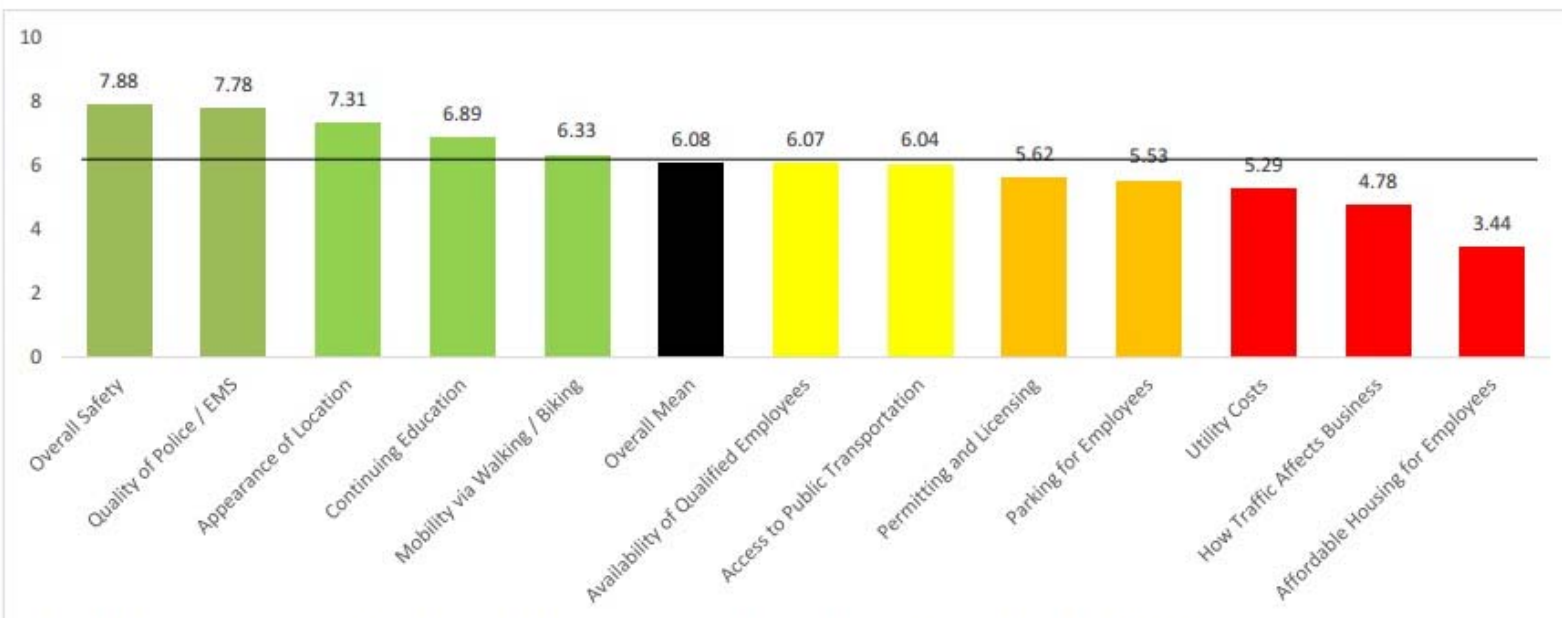

BELLEVUE AS A PLACE TO OPERATE A BUSINESS

Businesses were shown 12 key attributes that pertain to running a business in Bellevue and asked to compare Bellevue to other cities and towns for each attribute. Businesses used an 11 –point scale where “0” indicated Bellevue was “significantly worse than other cities and towns” and “10” indicated Bellevue was “significantly better than other cities and towns. Bellevue’s overall ranking of 6.08 indicates that Bellevue is similar to other cities and towns when all things are considered. However, there are a few key areas where Bellevue does significantly better than or worse than other cities and towns.

Bellevue performs better than other cities and towns in areas focused around safety and appearance. Bellevue is underperforming in areas regarding traffic and affordability.

Figure 1: Community Characteristics for Operating a Business in Bellevue

CC1— From what you have experienced, seen, or heard, compared with other cities and towns, how would you rate Bellevue on each of the following items?

Base: All respondents (n=917)

Mean is based on an 11 point scale from 0 to 10