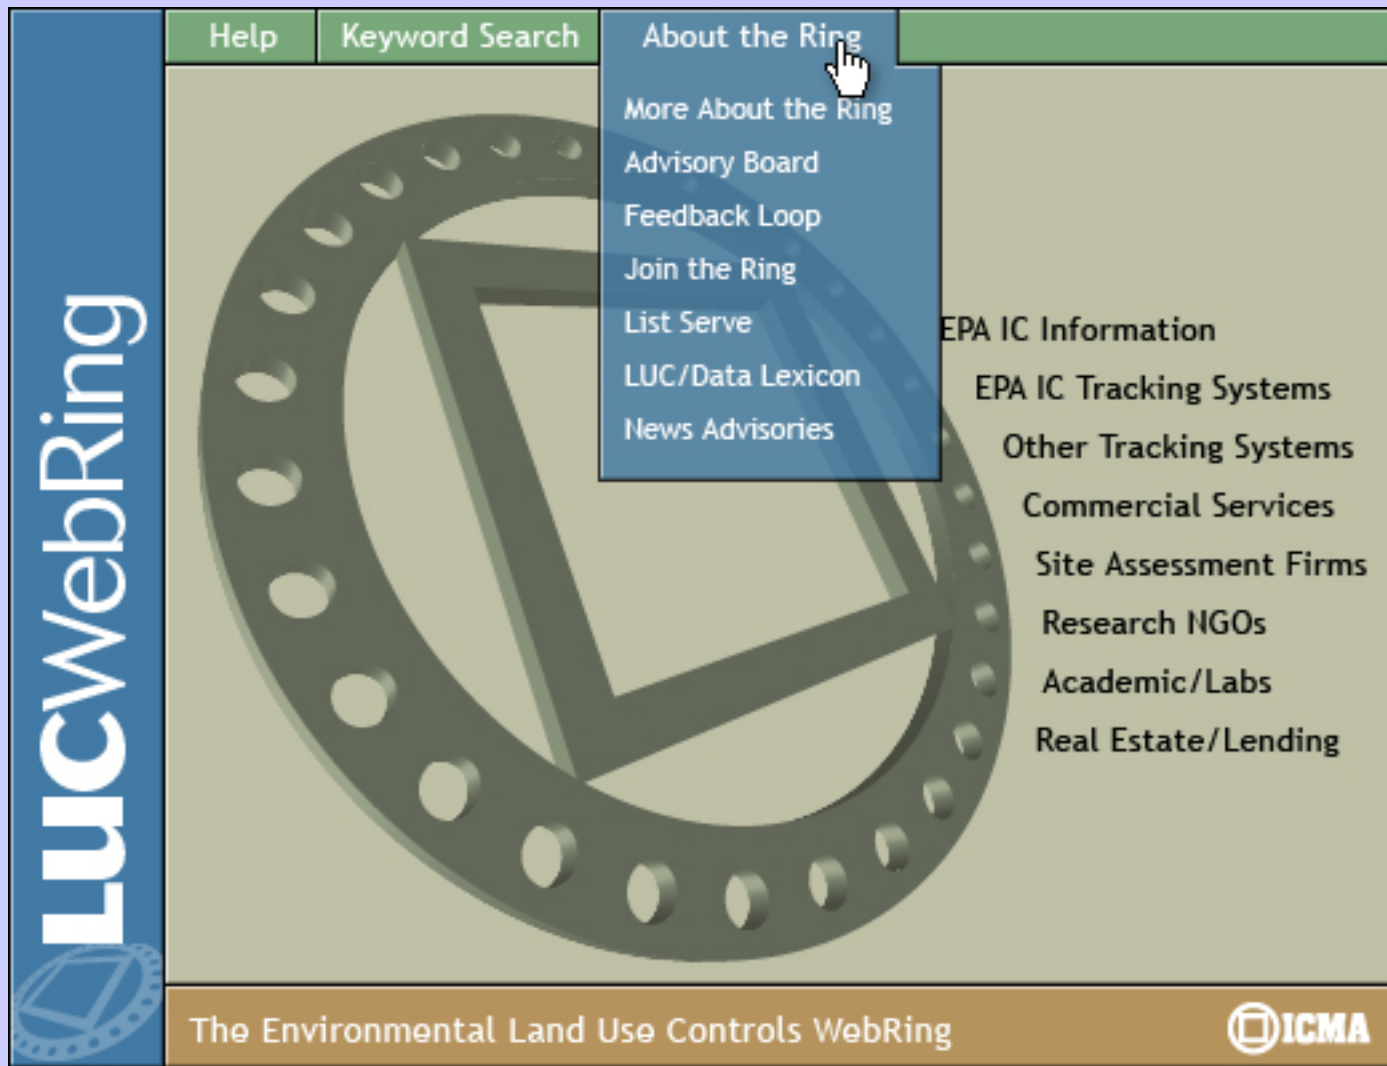

E-Library, News, Events, and Links

The Web Ring as a Virtual Community

Arrows indicate decentralized navigation that forms a virtual community to more effectively leverage and disseminate existing information.

Moving your mouse over the categories (which are still in draft form) takes you to a list of members' sites. Clicking on these sites opens up a new browser to that member's Web page.

Help Keyword Search About the Ring

Enter one more more keywords to locate sites:

underground tanks | 

LUCWebRing

- EPA IC Information
- EPA IC Tracking Systems
- Other Tracking Systems
- Commercial Services
- Site Assessment Firms
- Research NGOs
- Academic/Labs
- Real Estate/Lending

The Environmental Land Use Controls WebRing 

Clicking the keyword search allows you to search all the Web sites on the Ring.

This section provides information on our advisory board and how to join the Ring.