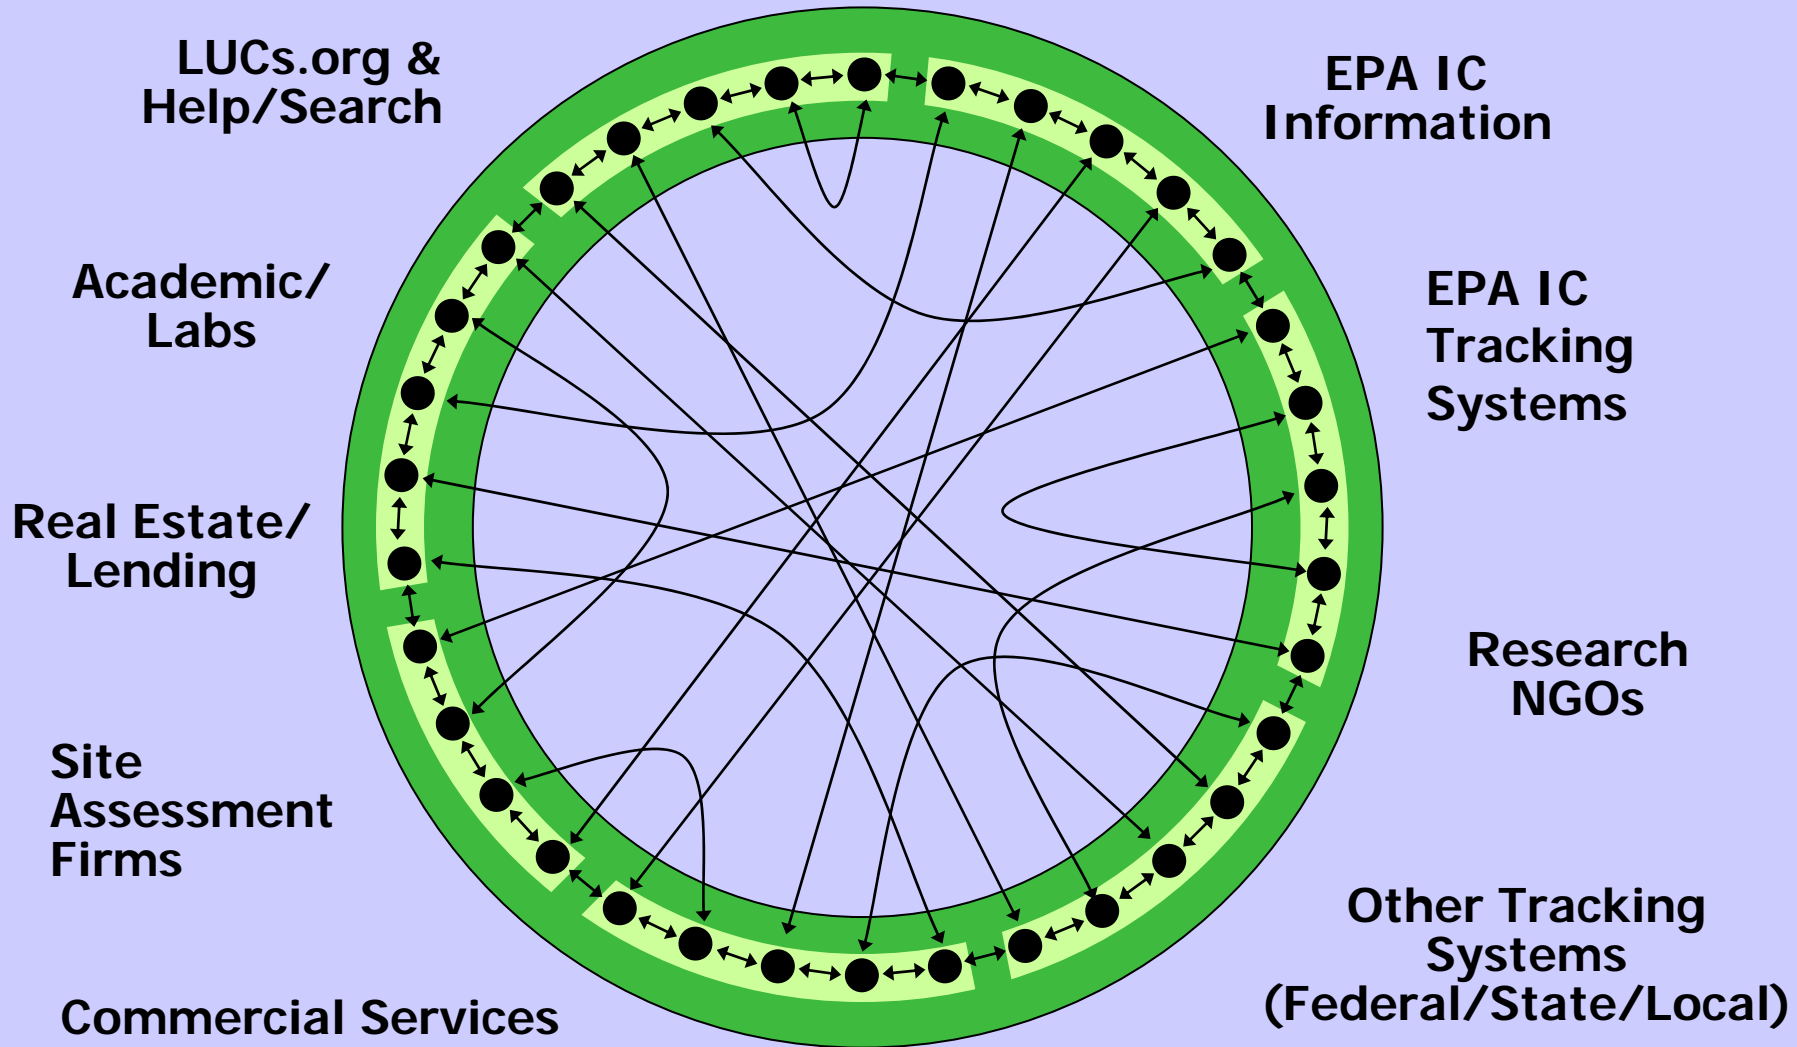

Closing the Loop on ICs: Land Use Controls Web Ring Brownfields 2005

David Borak

**International City/County
Management Association**

**Stephen Merrill Smith
CSC, Inc.**

LUCs.org

Environmental Land Use Controls
Web Ring

Land Use Controls (LUCs)

<http://www.LUCs.org>

Welcome to the Land Use Controls site

The concept started with LUCs.org

The only information clearinghouse dedicated to land use controls/institutional controls.

E-Library, News, Events, and Links

The Web Ring as a Virtual Community

Arrows indicate decentralized navigation that forms a virtual community to more effectively leverage and disseminate existing information.

Web Ring Icon

Located on members' pages, this logo open up a small window with a graphic, interactive navigation ring in a new browser when a user clicks on the logo. The old browser would remain open where the logo was found.