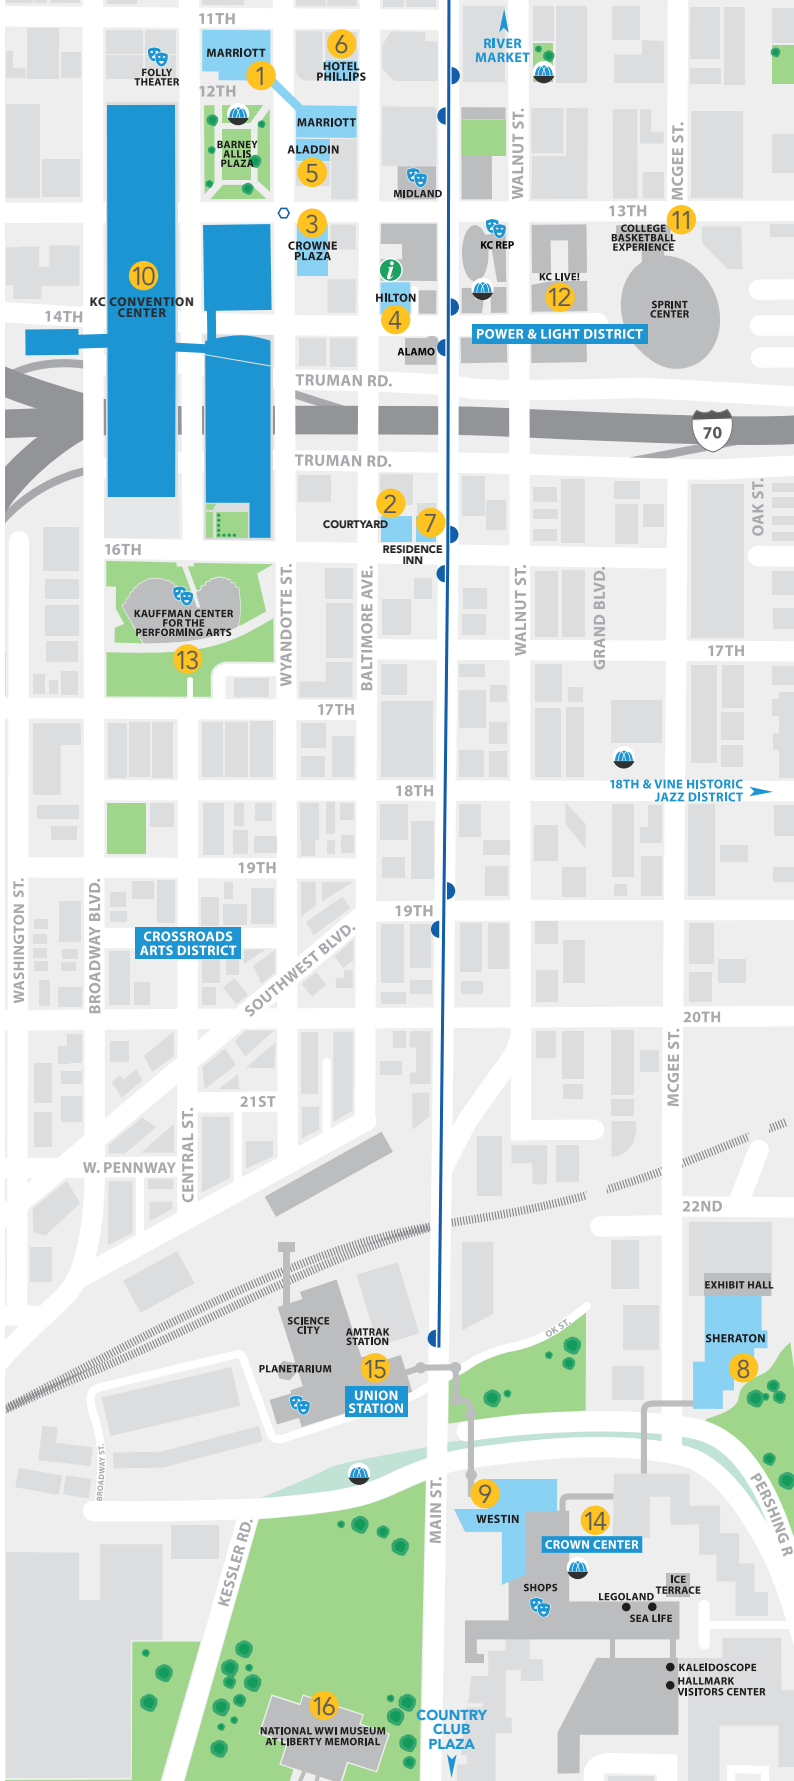

KANSAS CITY MAP

DOWNTOWN/CROWN CENTER

ICMA 2016 | SEPT 25-28

KANSAS CITY

102nd ANNUAL CONFERENCE

HOTELS

1. Kansas City Marriott Downtown
2. Courtyard Marriot Downtown
3. Crowne Plaza KC Downtown
4. Hilton President
5. Holiday Inn KC Downtown – Aladdin
6. Hotel Phillips
7. Residence Inn Downtown
8. Sheraton KC at Crown Center
9. Westin KC at Crown Center

AREAS OF INTEREST

10. KC Convention Center
11. College Basketball Experience
12. KC Live!
13. Kauffman Center for the Performing Arts
14. Crown Center
15. Union Station
16. National WWI Museum at Liberty Memorial

-  STREETCAR
-  HOTEL
-  PERFORMING ARTS
-  VISITOR INFORMATION
-  FOUNTAIN