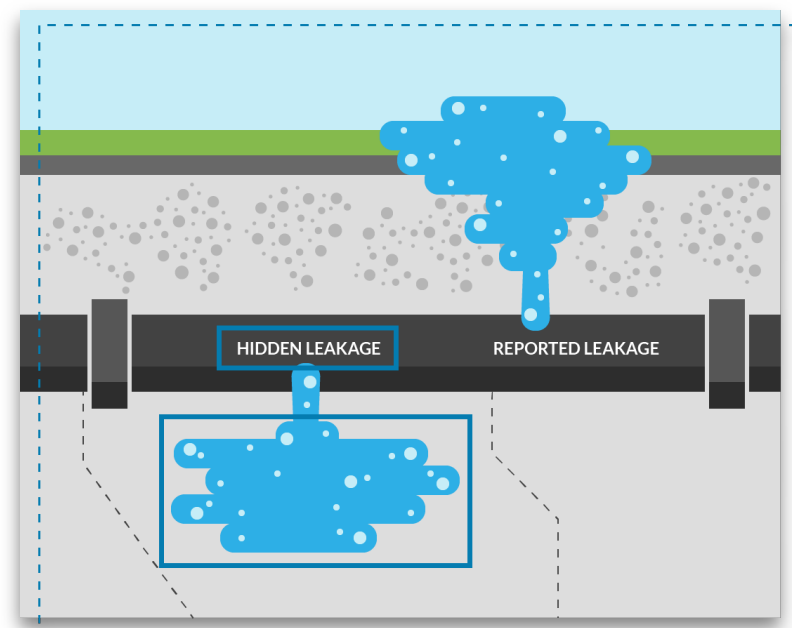

How Western European Governments are Using A.I.

Jakub Mazur
Deputy Mayor of Wroclaw
President of METREX

innovating metropolitan approaches and policies

www.eurometrex.org

WROCLAW

SmartFlow system

Satellite support for property tax control