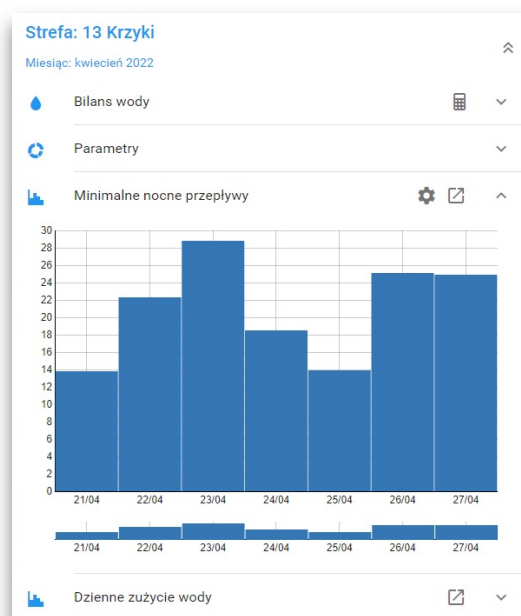

How Western European Governments are Using A.I.

Jakub Mazur
Deputy Mayor of Wroclaw
President of METREX

innovating metropolitan approaches and policies

www.eurometrex.org

WROCLAW

SmartFlow system

Satellite support for property tax control