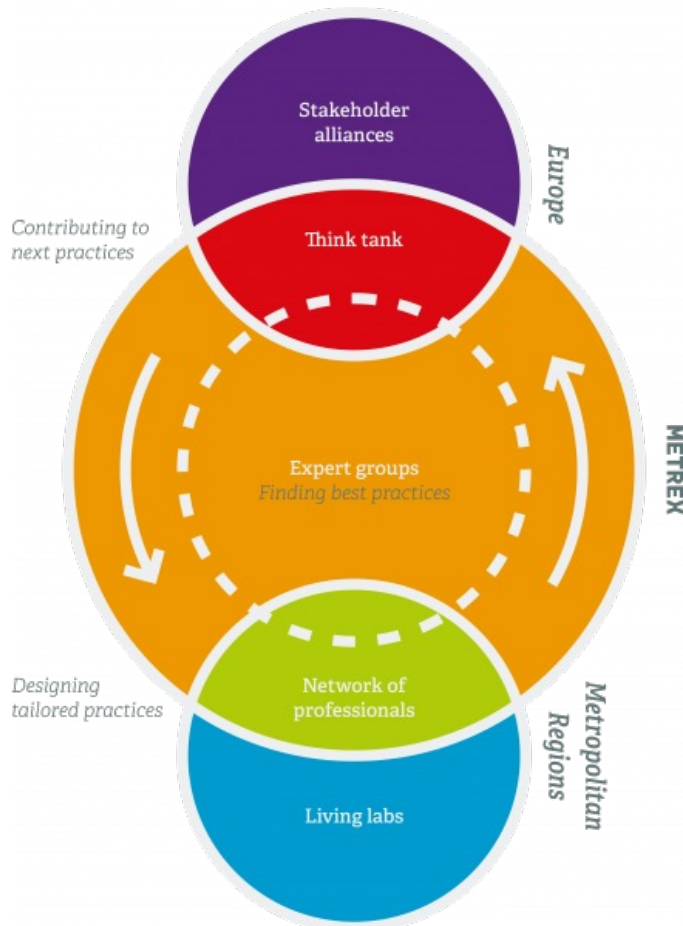

How Western European Governments are Using A.I.

Jakub Mazur
Deputy Mayor of Wroclaw
President of METREX

innovating metropolitan approaches and policies

www.eurometrex.org

WROCLAW

SmartFlow system

Satellite support for property tax control