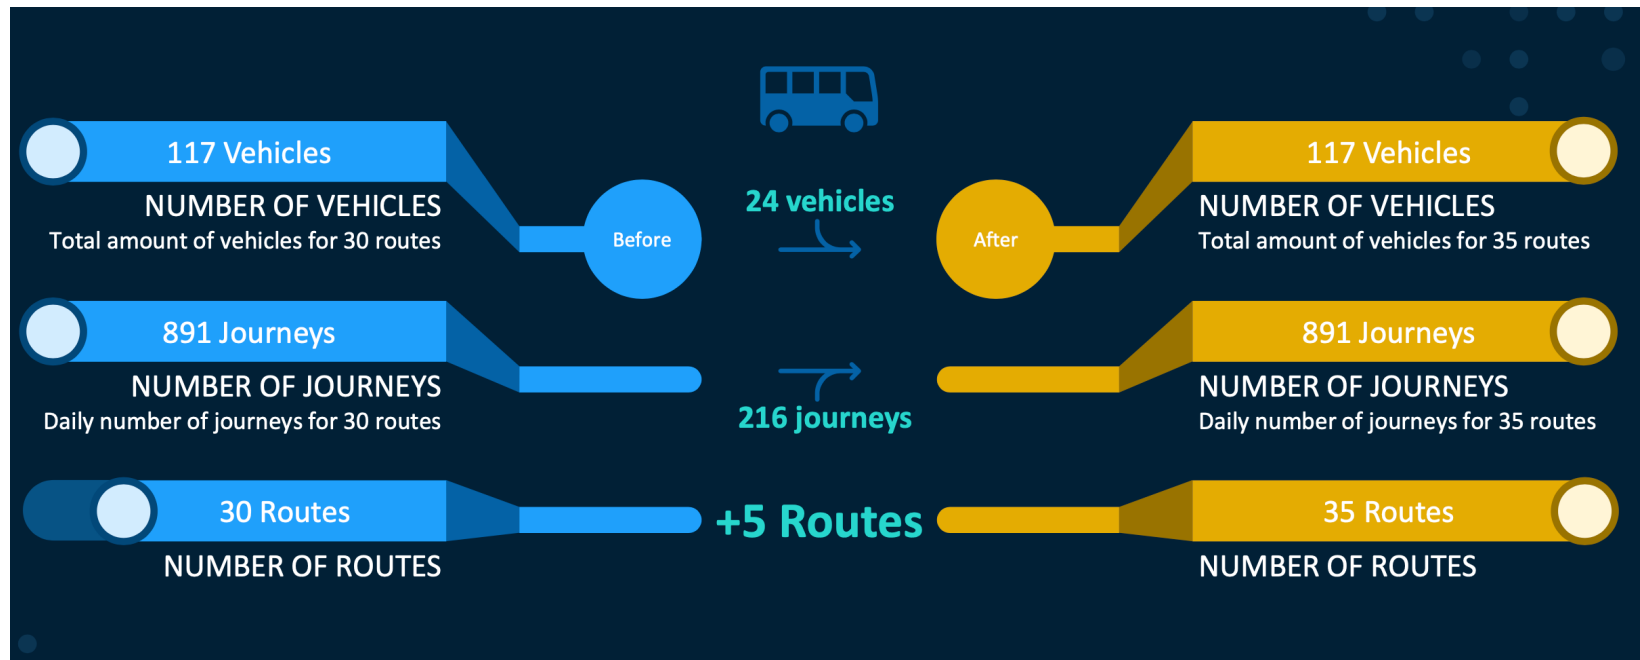

Source: https://www.sas.com/pl_pl/customers/fps-finance.html

Picture: www.freepik.com

Hospitals save time and money with real-time medical device tracking

Enhancing road safety with advanced analytics

Smart transportation & traffic

Source: <https://www.ustda.gov/ustda-and-istanbul-partner-to-support-transportation-infrastructure-2/>

Public transportation route optimization

Source: SAS Institute
Picture: www.freepik.com

Measures to reduce the tax gap in the UK